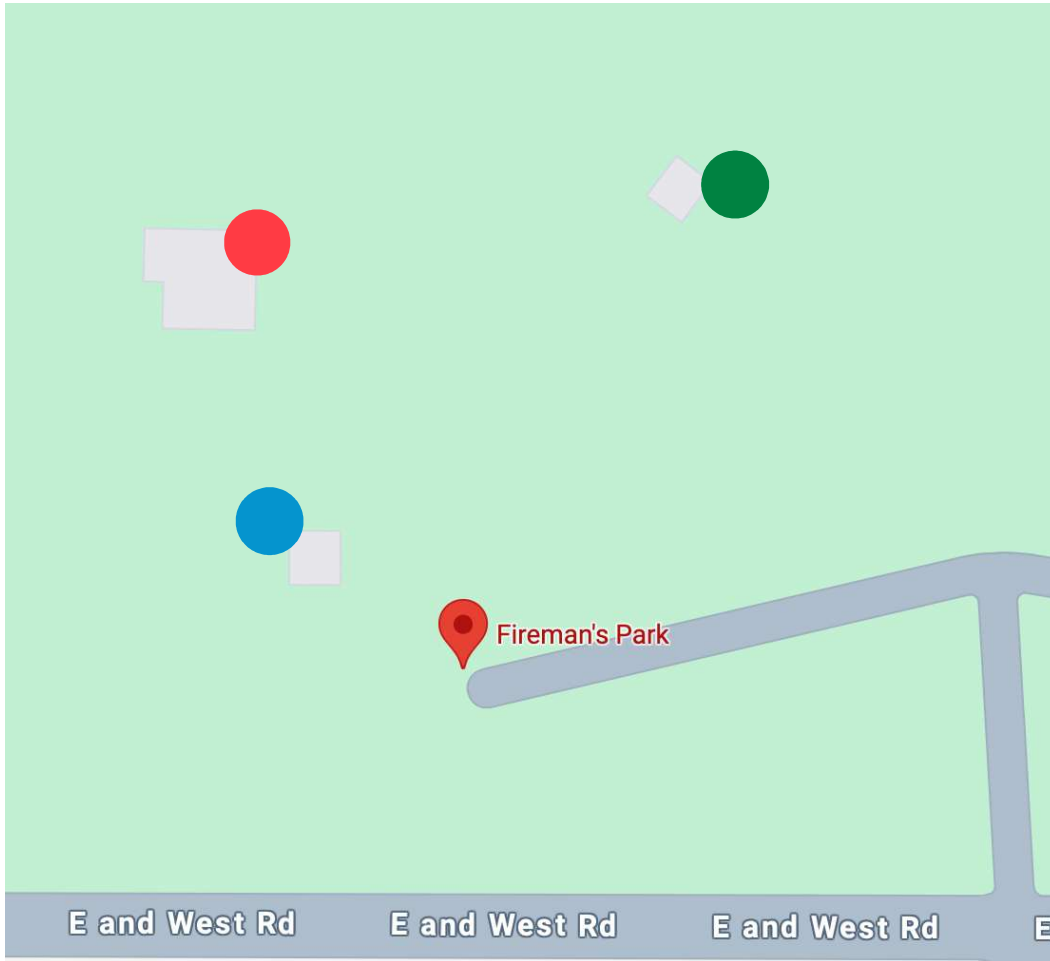

FIREMANS PARK: Pavilion #1

1190 E and West Rd., West Seneca, NY, 14224

- PAVILION # 1
- Located between the parking lot and restrooms
- Fits up to 4 picnic tables

● Restrooms

● Pavilion #1

● Pavilion #2

FIREMANS PARK: Pavilion #2

1190 E and West Rd., West Seneca, NY, 14224

- PAVILION # 2
- Located between the playground and the sidewalk
- Fits up to 4 picnic tables

West Seneca Soccer Complex

3747 Seneca St, West Seneca, NY, 14224

VETERANS PARK PAVILION

1250 Union Rd, West Seneca, NY, 14224

- PAVILION
- Located behind the playground and next to the splash pad
- Fits up to 9 picnic tables
- Bathrooms are located next to splashpad in pool building

VETERANS PARK: Kiwanis Pavilion

1250 Union Rd, West Seneca, NY, 14224

- PAVILION
- Located next to the Lions Bandshell
- Fits up to 6 picnic tables
- Bathrooms are located next to splashpad in pool building